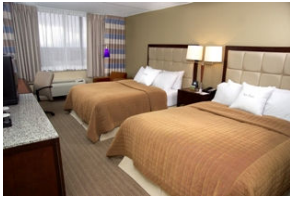

Doubletree Westport

www.doubletreewestport.com

1973 Craigshire

St. Louis MO 63146

Doubletree Westport $89

Located 5 minutes from fields!

Just completed a 5 million dollar renovation in the Spring of 2007

Large Indoor Garden Pool

Full Service Restaurant and Bar

Mini Refrigerators in all rooms and Double Tree Cookies upon arrival

Located ½ mile from Westport plaza (see below for a description on Westport Plaza)